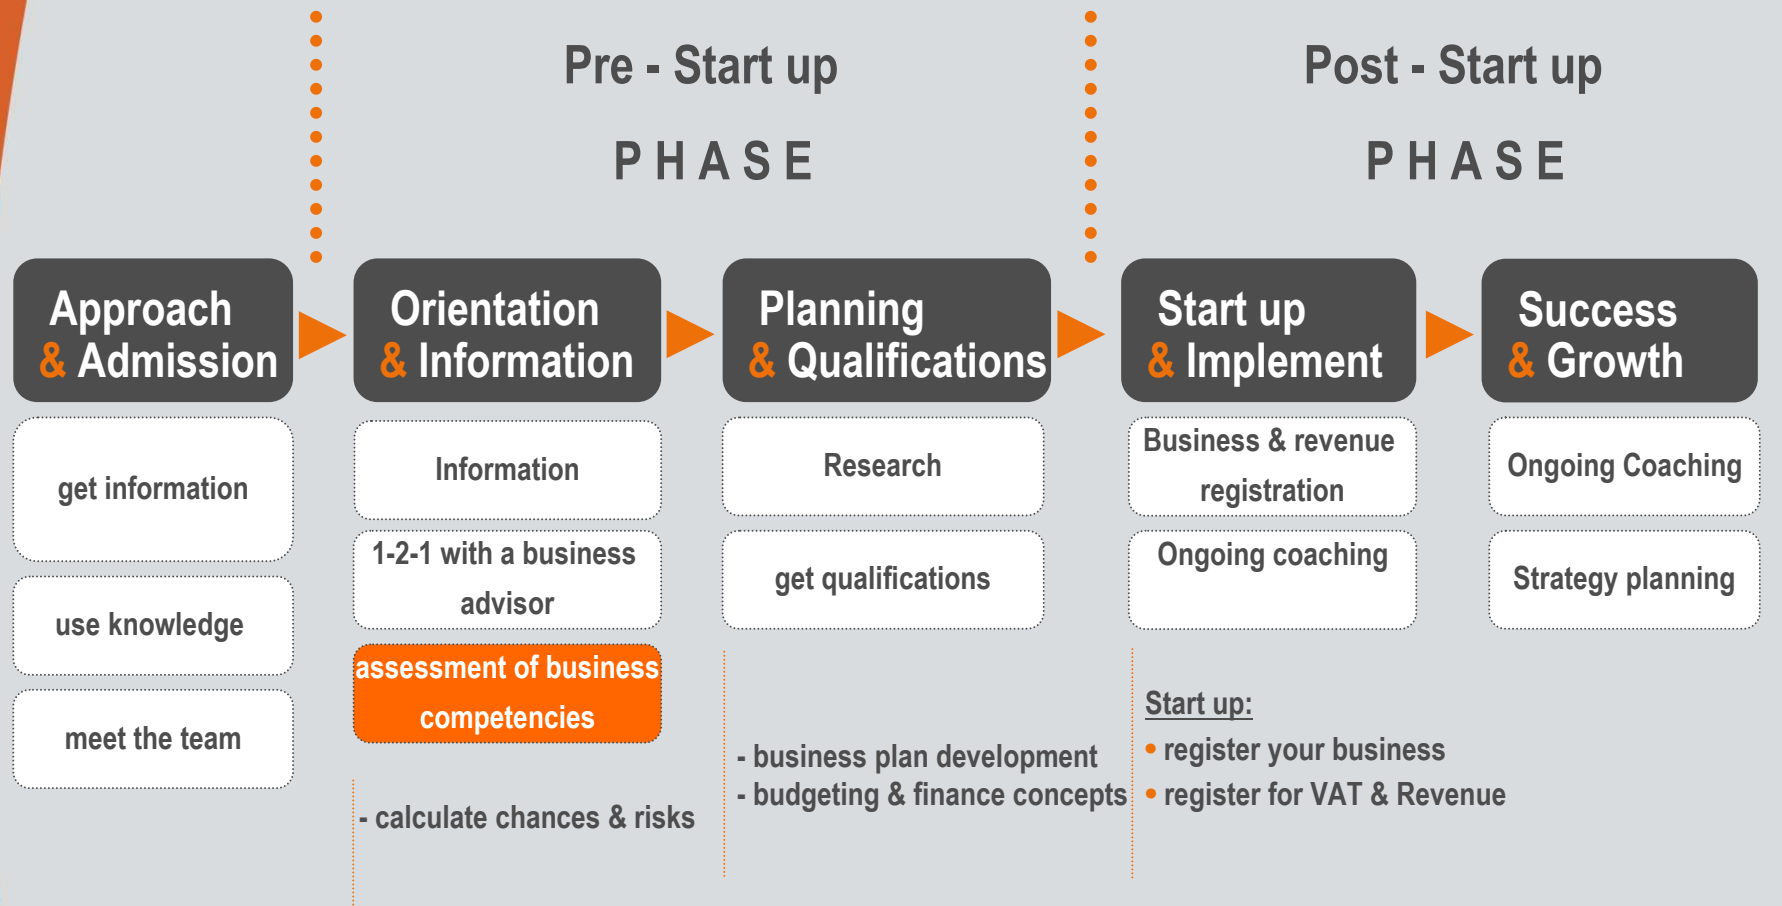

Kompass
Zentrum für
Existenzgründungen

European Union
European Regional Development Fund

entre:di

entrepreneuri-
diversity

INTERREG IVC
INNOVATION & ENVIRONMENT
REGIONS OF EUROPE SHARING SOLUTIONS

Kompass:

**„The Approach: The 4+1 Model from
Pre-start up to Post Start up“**

Ellen Bommersheim

Managing Director

AER Training Academy, June 2010

4+1 Model: Our sponsors & partners