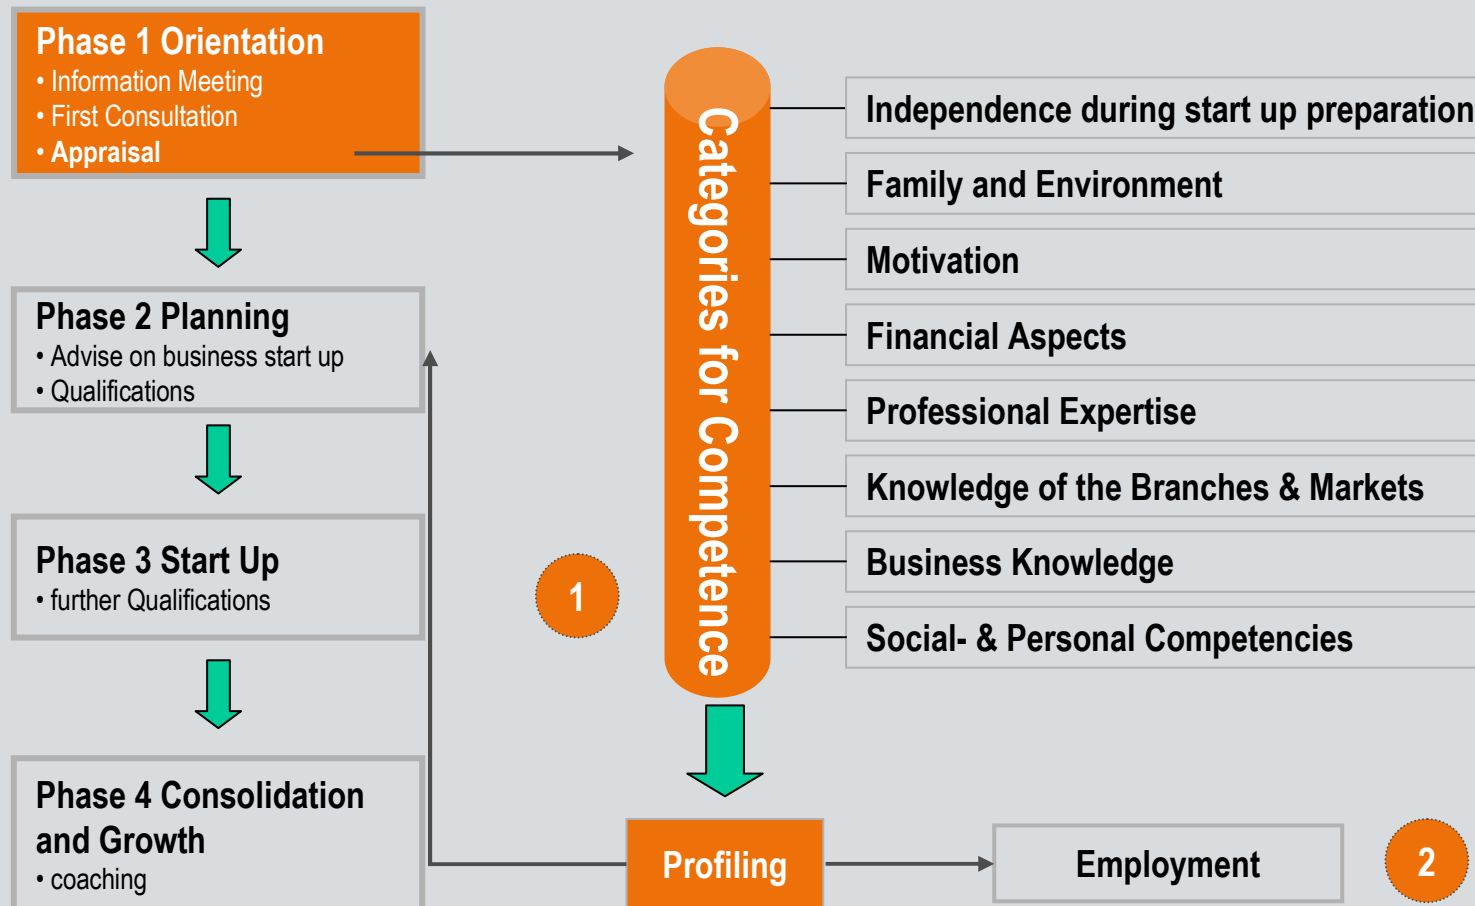

Kompass
Zentrum für
Existenzgründungen

European Union
European Regional Development Fund

entre:di

entrepreneuri-
diversity

INTERREG IVC
INNOVATION & ENVIRONMENT
REGIONS OF EUROPE SHARING SOLUTIONS

Kompass:

**„The Approach: The 4+1 Model from
Pre-start up to Post Start up“**

Ellen Bommersheim

Managing Director

AER Training Academy, June 2010

4+1 Model: Our sponsors & partners